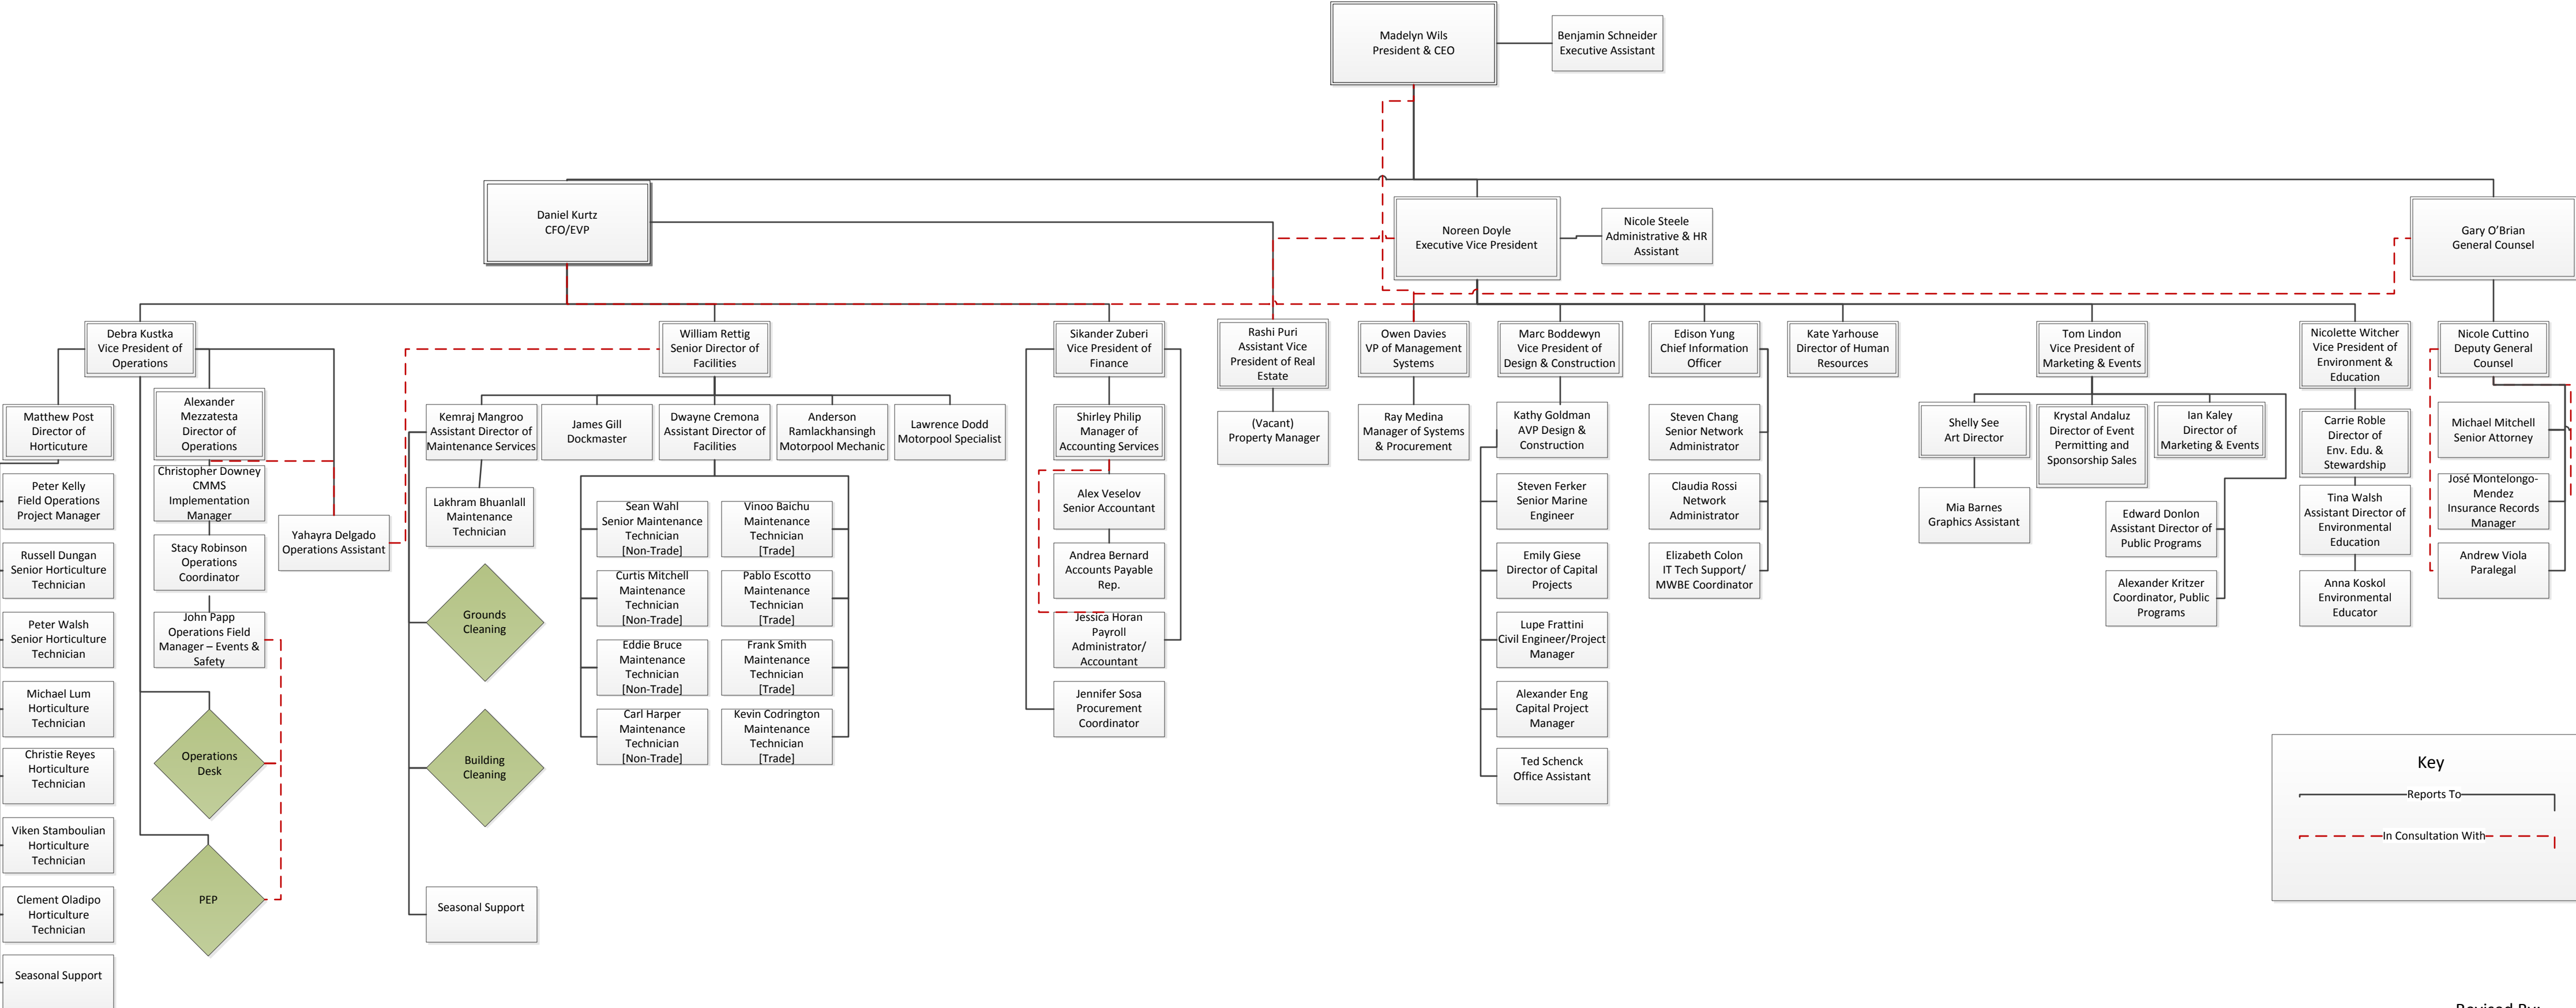

HUDSON RIVER PARK TRUST ORGANIZATIONAL CHART

Key

— Reports To

- - - In Consultation With - - -