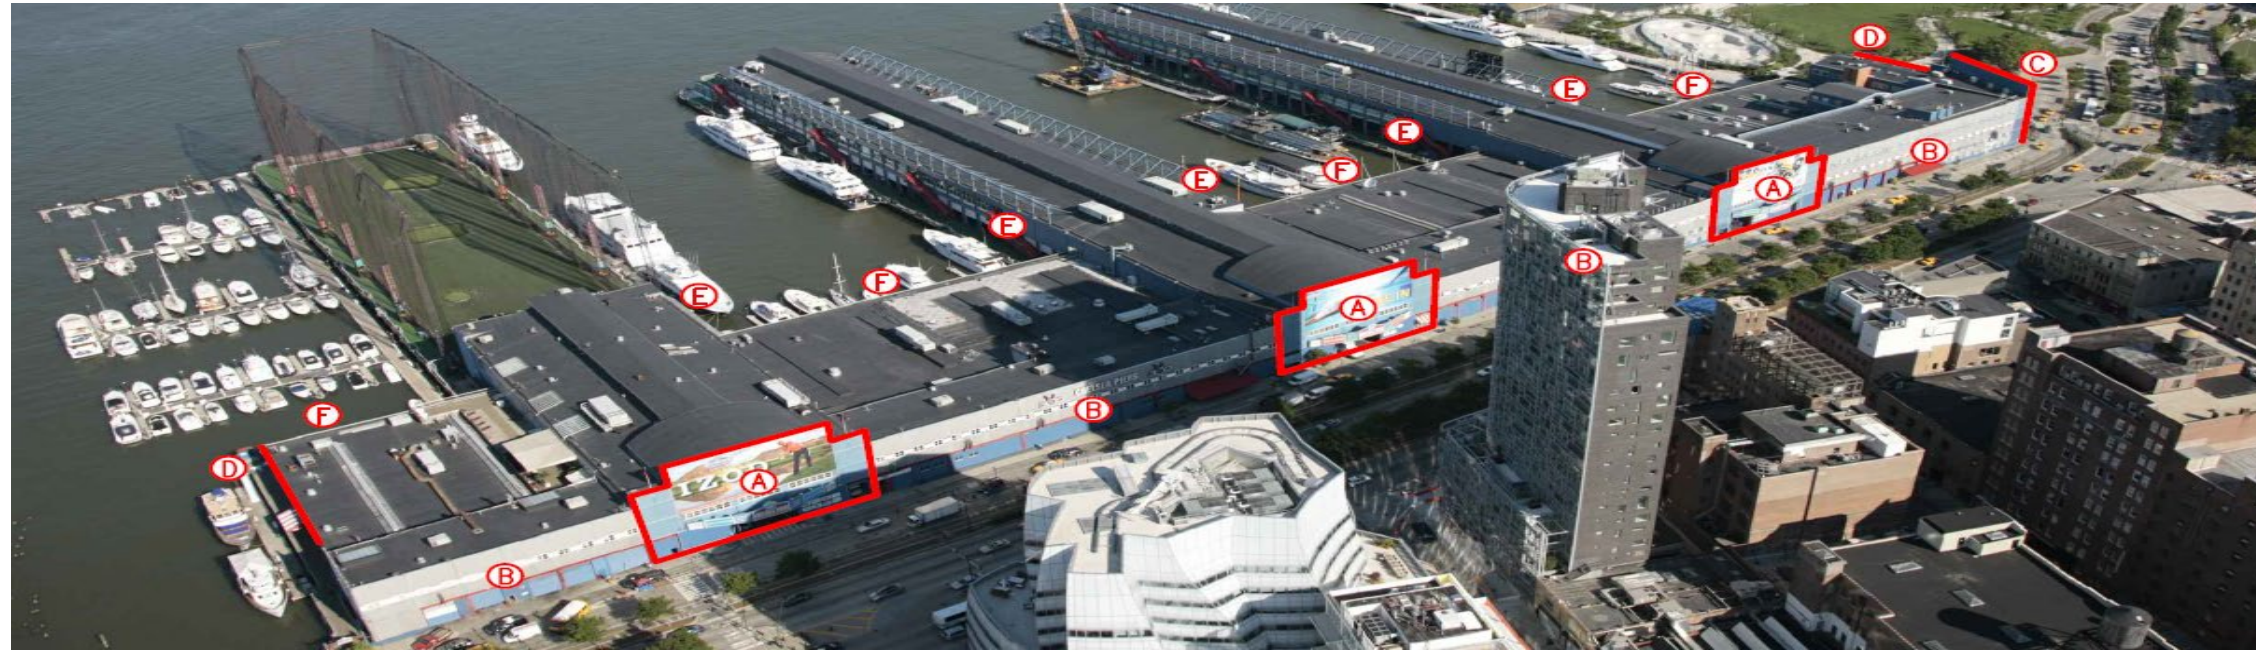

CHELSEA PIERS EXISTING SIGNAGE

	A	B	D
P59	<p>A close-up photograph of the signage at location A. It features a large graphic of a golfer in mid-swing on a green background. Text includes "CHELSEA PIERS" at the top, "PLAY WITH DRIVE" in large white letters, and "50 GOLF CLUB" and "CURRENT CHELSEA PIERS" on blue banners below.</p>	<p>A photograph of the exterior of the Chelsea Piers building at location B. The building has a grey metal facade with red accents. A green vertical sign is visible on the upper level. In the foreground, there are concrete barriers and a crosswalk.</p>	<p>A photograph of the Chelsea Piers building at location D. A large green sign is visible on the side of the building with the text "Being here means banking where you live, work and play." A white golf cart is parked in the foreground.</p>

CHELSEA PIERS EXISTING SIGNAGE

	A	B	E
P60	<p>A close-up photograph of a large mural on a blue building facade. The mural depicts a swimmer in a pool. A white van is parked on the street in front of the building.</p>	<p>A photograph of a building facade with a sign that reads "BOWLMOOR". The building has a blue and red color scheme. A street with a railing is in the foreground.</p>	<p>A photograph of a building facade with a large sign that reads "CHELSEA PIERS". The building has a blue and white color scheme. A street with a railing is in the foreground.</p>