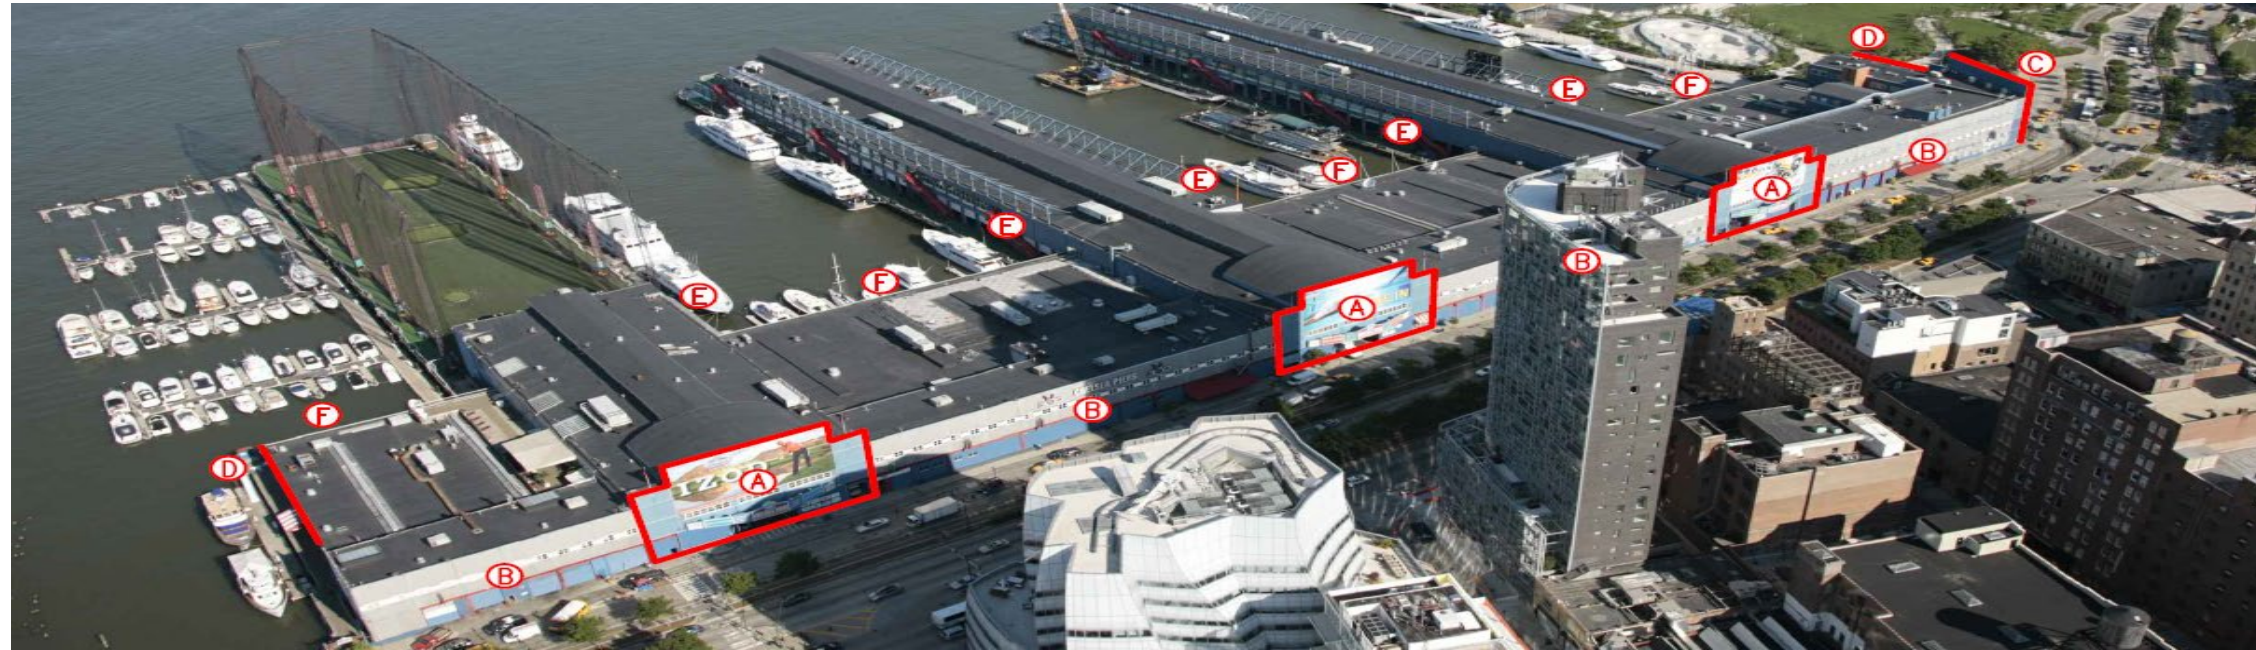

CHELSEA PIERS EXISTING SIGNAGE

	<u>B</u>	<u>C</u>	<u>D</u>
P62	A street-level photograph showing the side of the Chelsea Piers building. The building has a blue and white facade with various colorful signs and banners. A road with a double yellow line runs alongside the building, and a black metal railing is visible in the foreground.	A close-up photograph of the Chelsea Piers building facade. The large blue sign with white and red lettering reads "CHELSEA PIERS" and "SPORTS & RECREATION". Below the main sign is a billboard for "SUMMER CAMP 2022". A person on a bicycle is visible in the foreground.	A photograph of the Chelsea Piers building facade from a different angle. The building is blue and white with large windows. A sign for "BLUESTONE LAKE" is visible on the lower part of the building. There are outdoor seating areas with white umbrellas in the foreground.