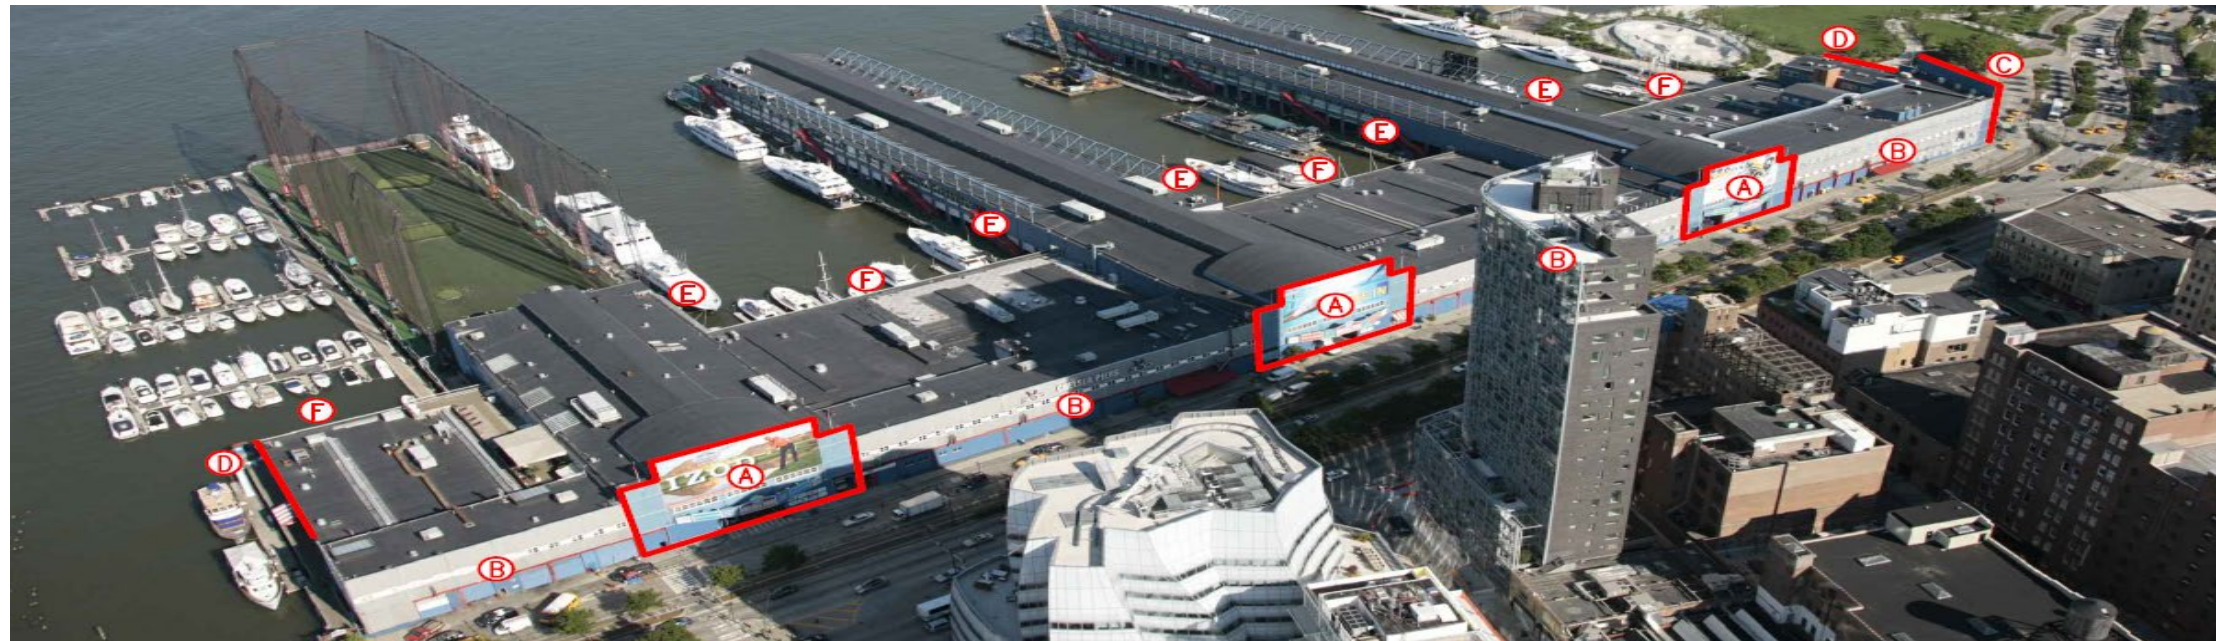

CHELSEA PIERS EXISTING SIGNAGE

	A	B	E	
P61	A street-level view of the Chelsea Piers building. A large billboard is mounted on the side of the building, featuring a photograph of three children and the word 'HEART'. The building has a blue and grey facade with red accents. A red and white striped awning is visible over a storefront.	A view of the Chelsea Piers building from a waterfront promenade. The building has a blue and grey facade with red accents. A black metal railing is in the foreground. The sky is blue with some clouds.	A view of the Chelsea Piers building from a waterfront promenade. A large billboard is visible on the building. A bicycle is parked in the foreground. The sky is blue with some clouds.	A view of the Chelsea Piers building from a waterfront promenade. A large billboard is visible on the building. The sky is blue with some clouds.