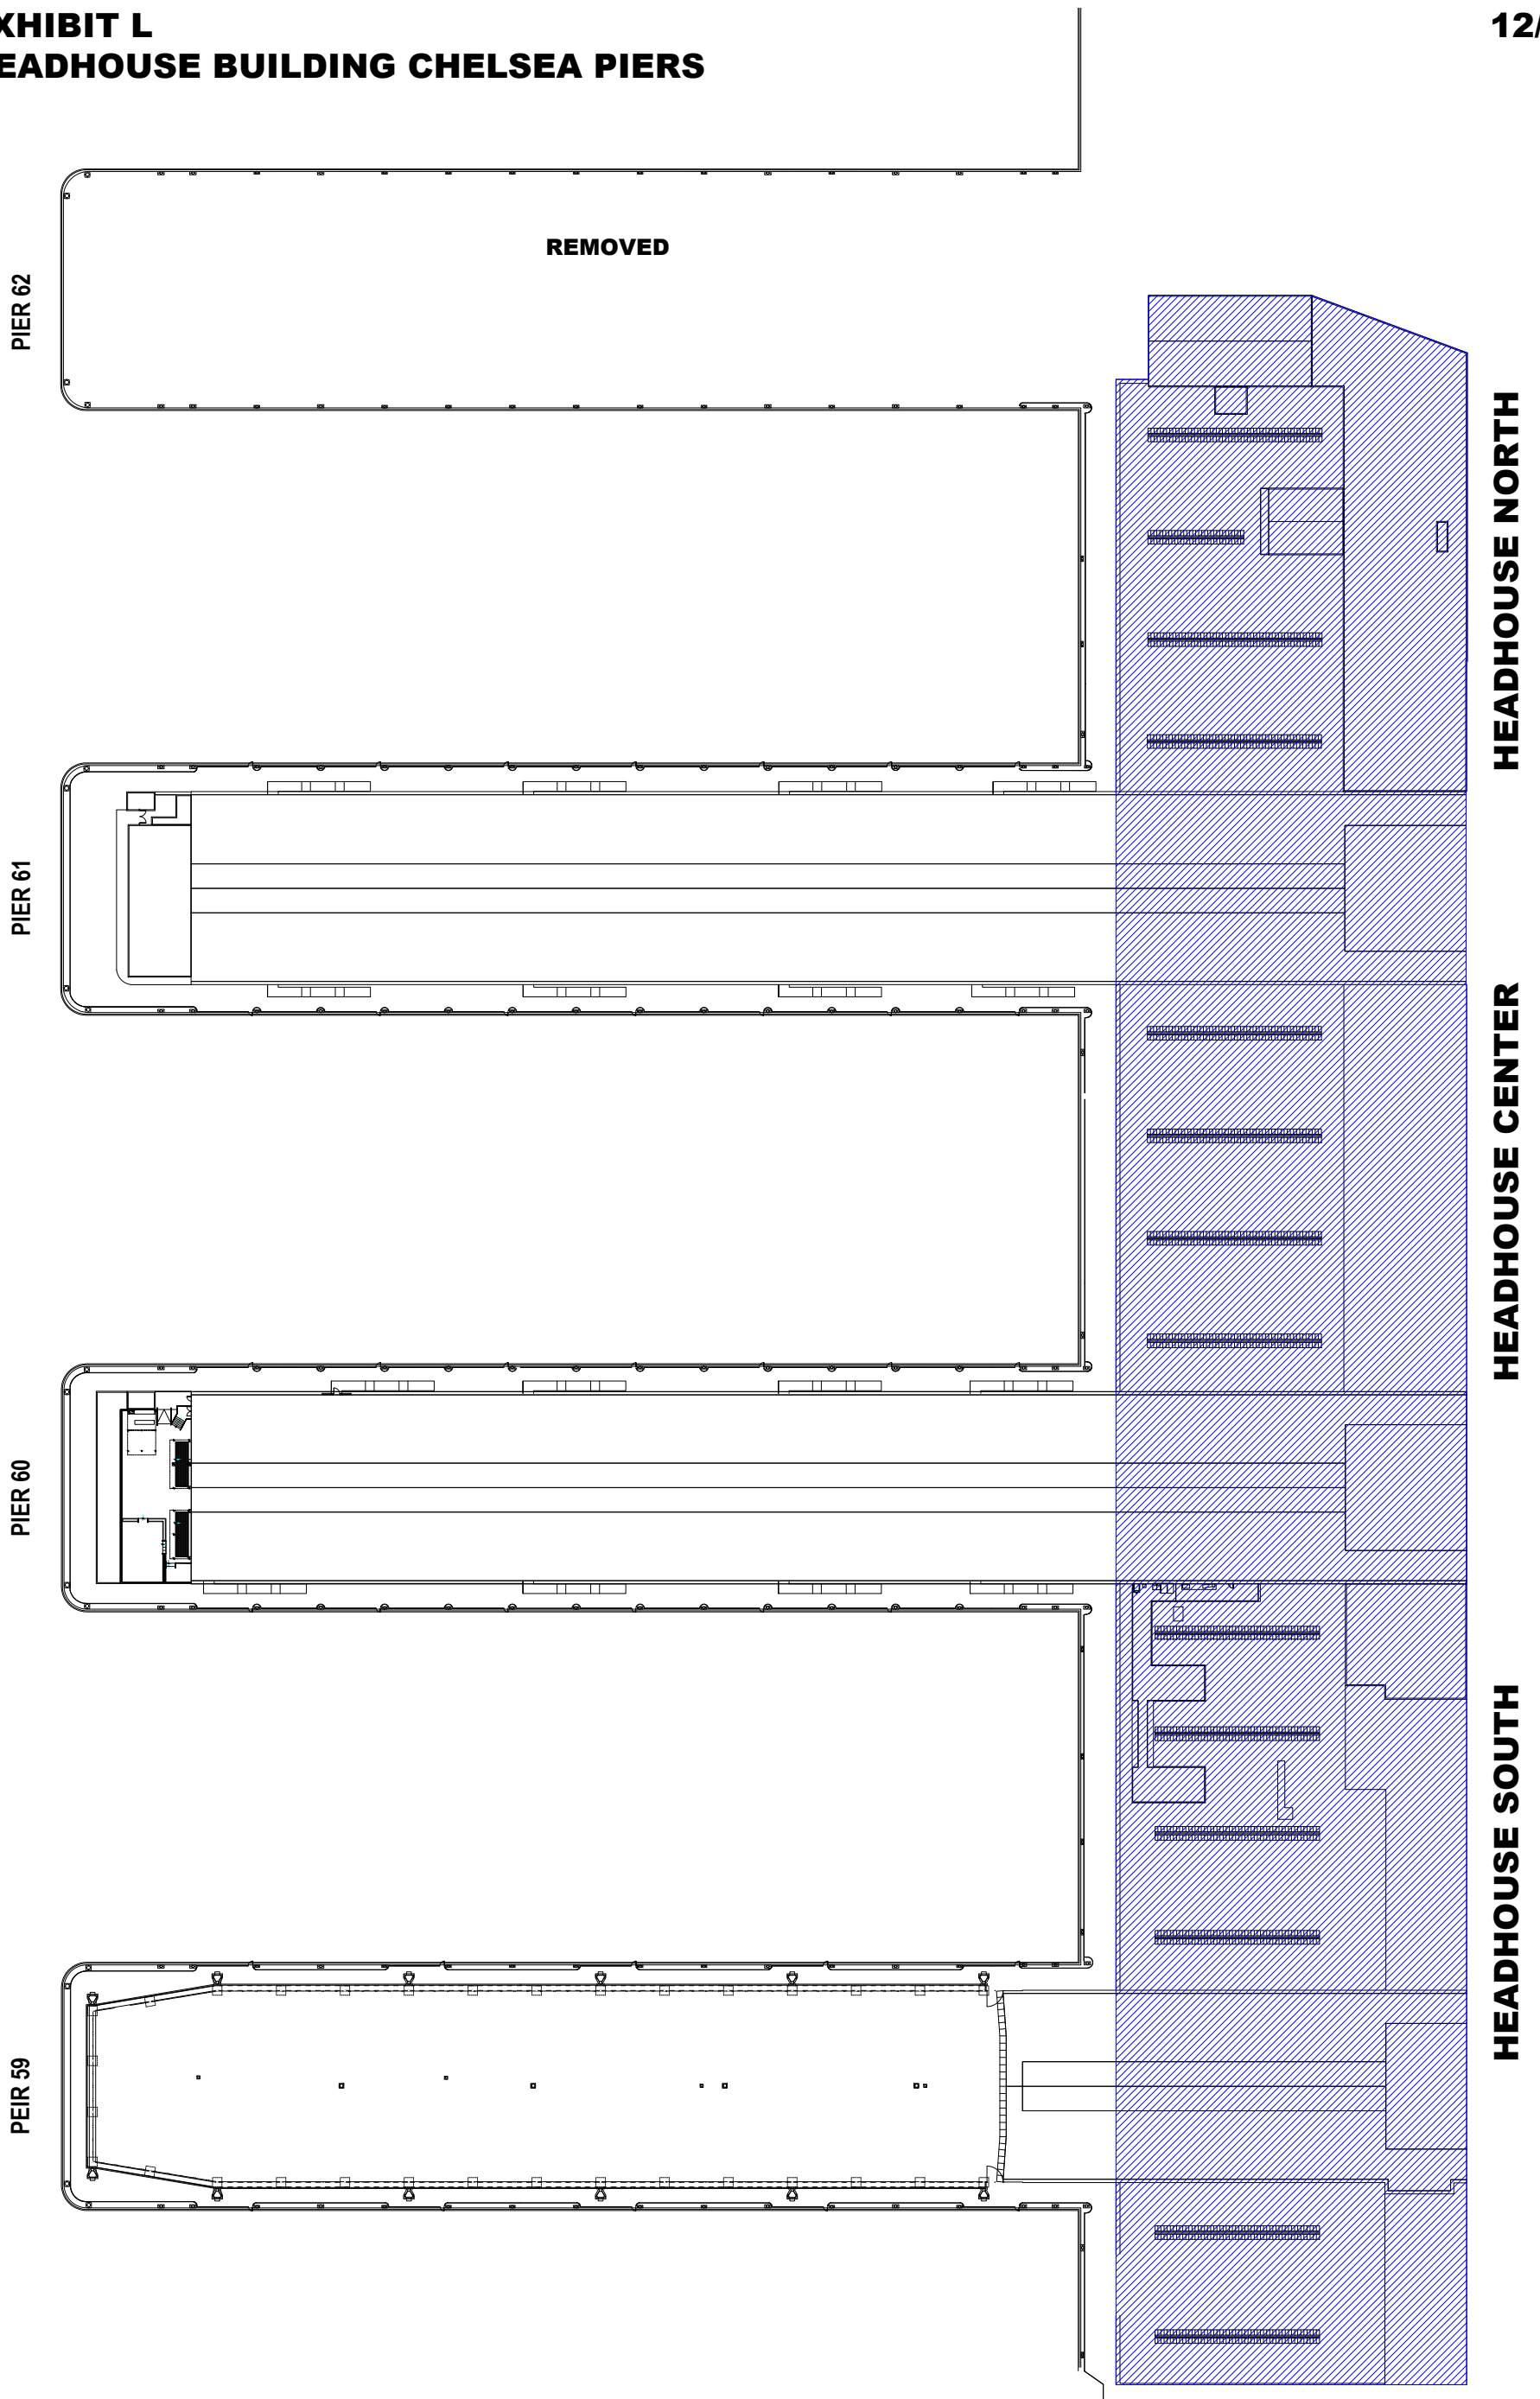

**EXHIBIT L
HEADHOUSE BUILDING CHELSEA PIERS**

12/29/2021

ROOF PLAN