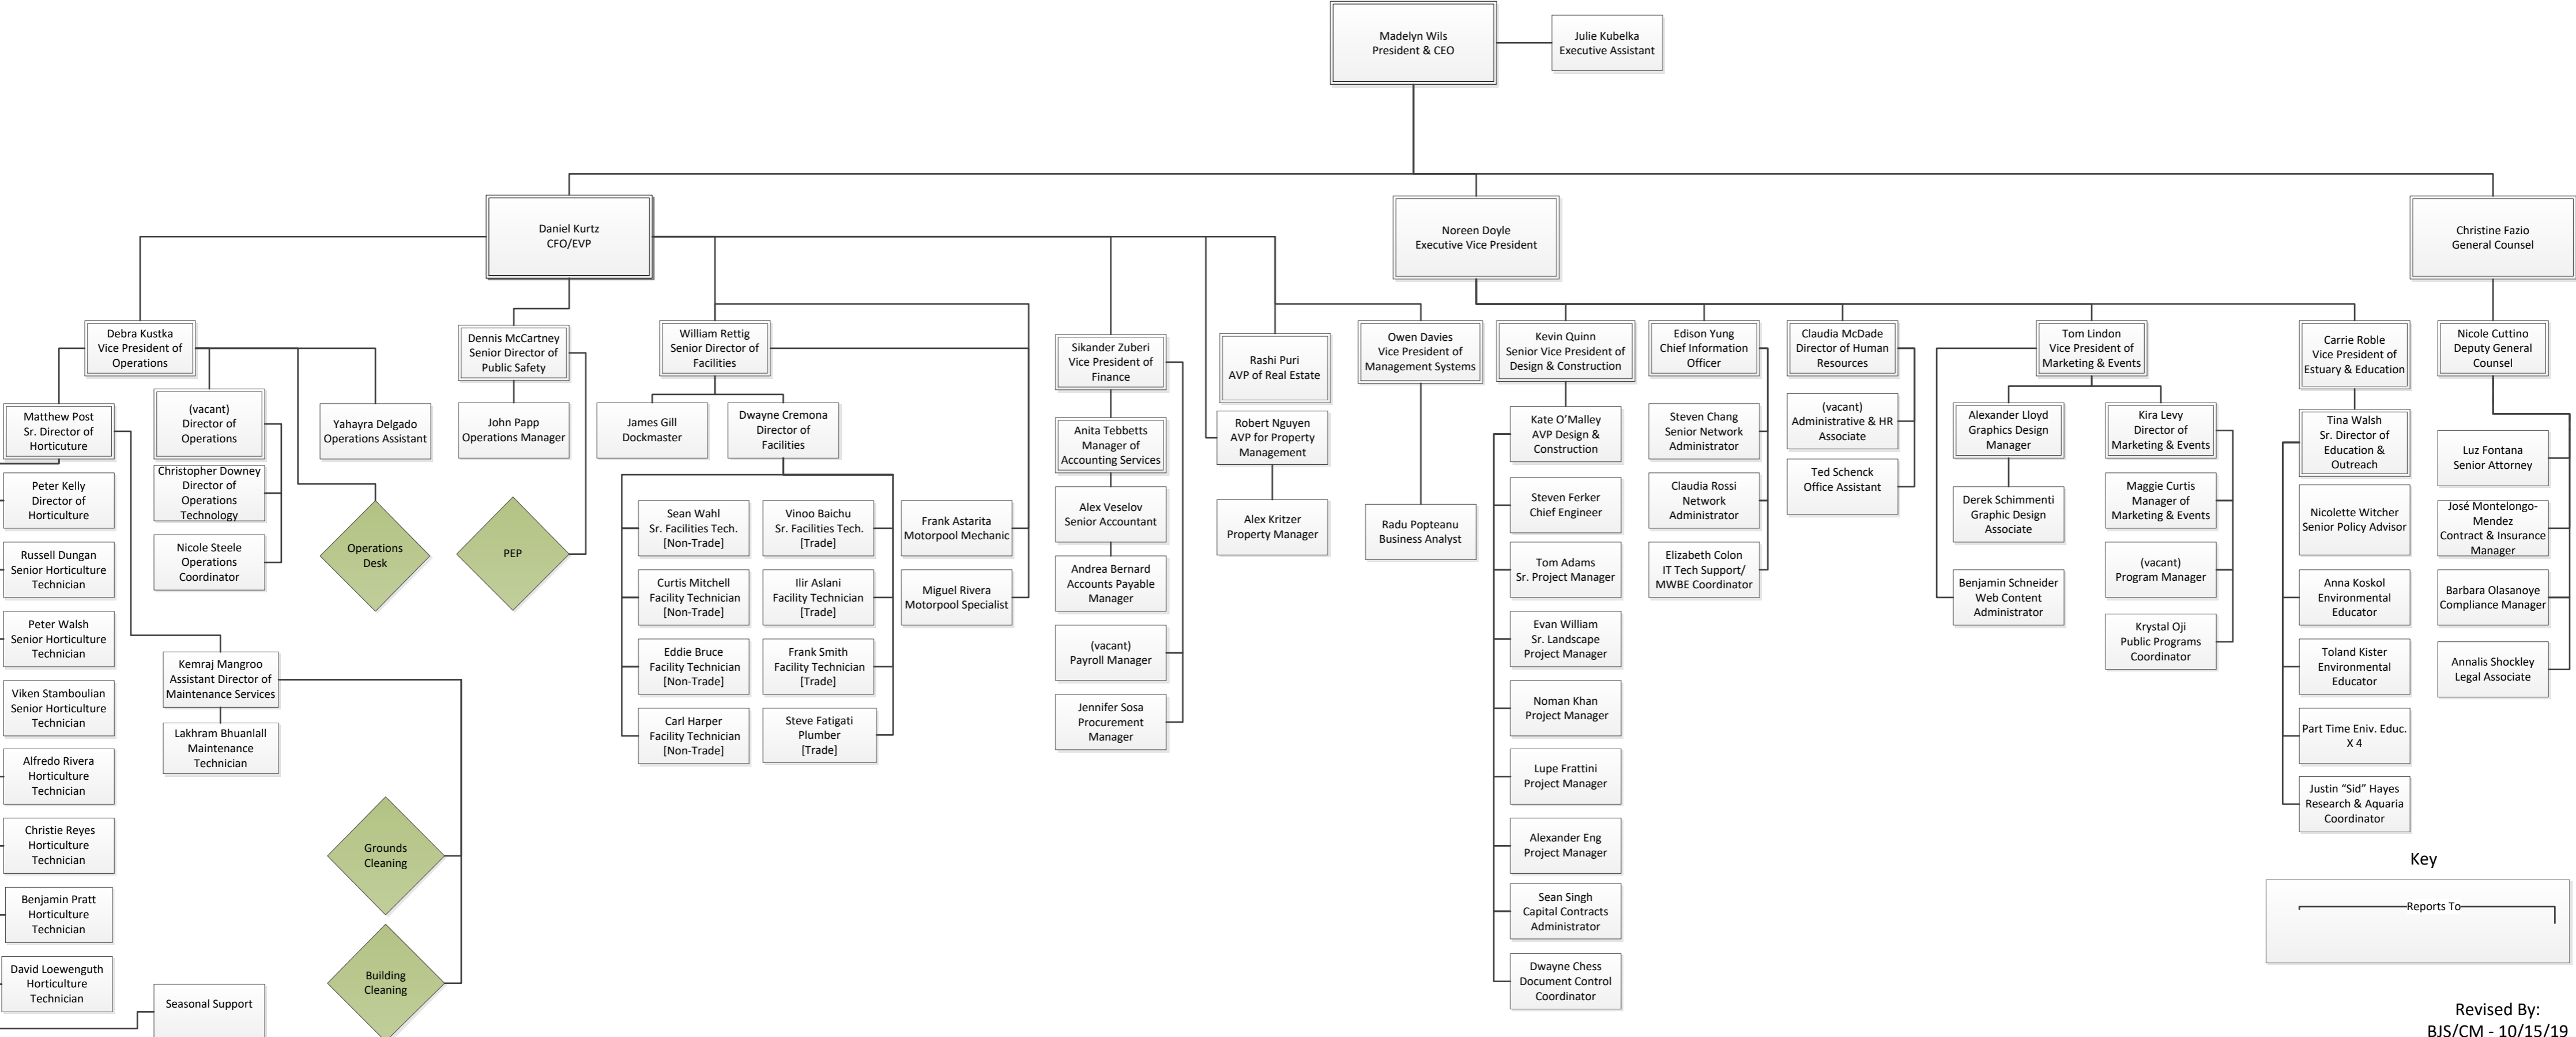

HUDSON RIVER PARK TRUST ORGANIZATIONAL CHART

Key