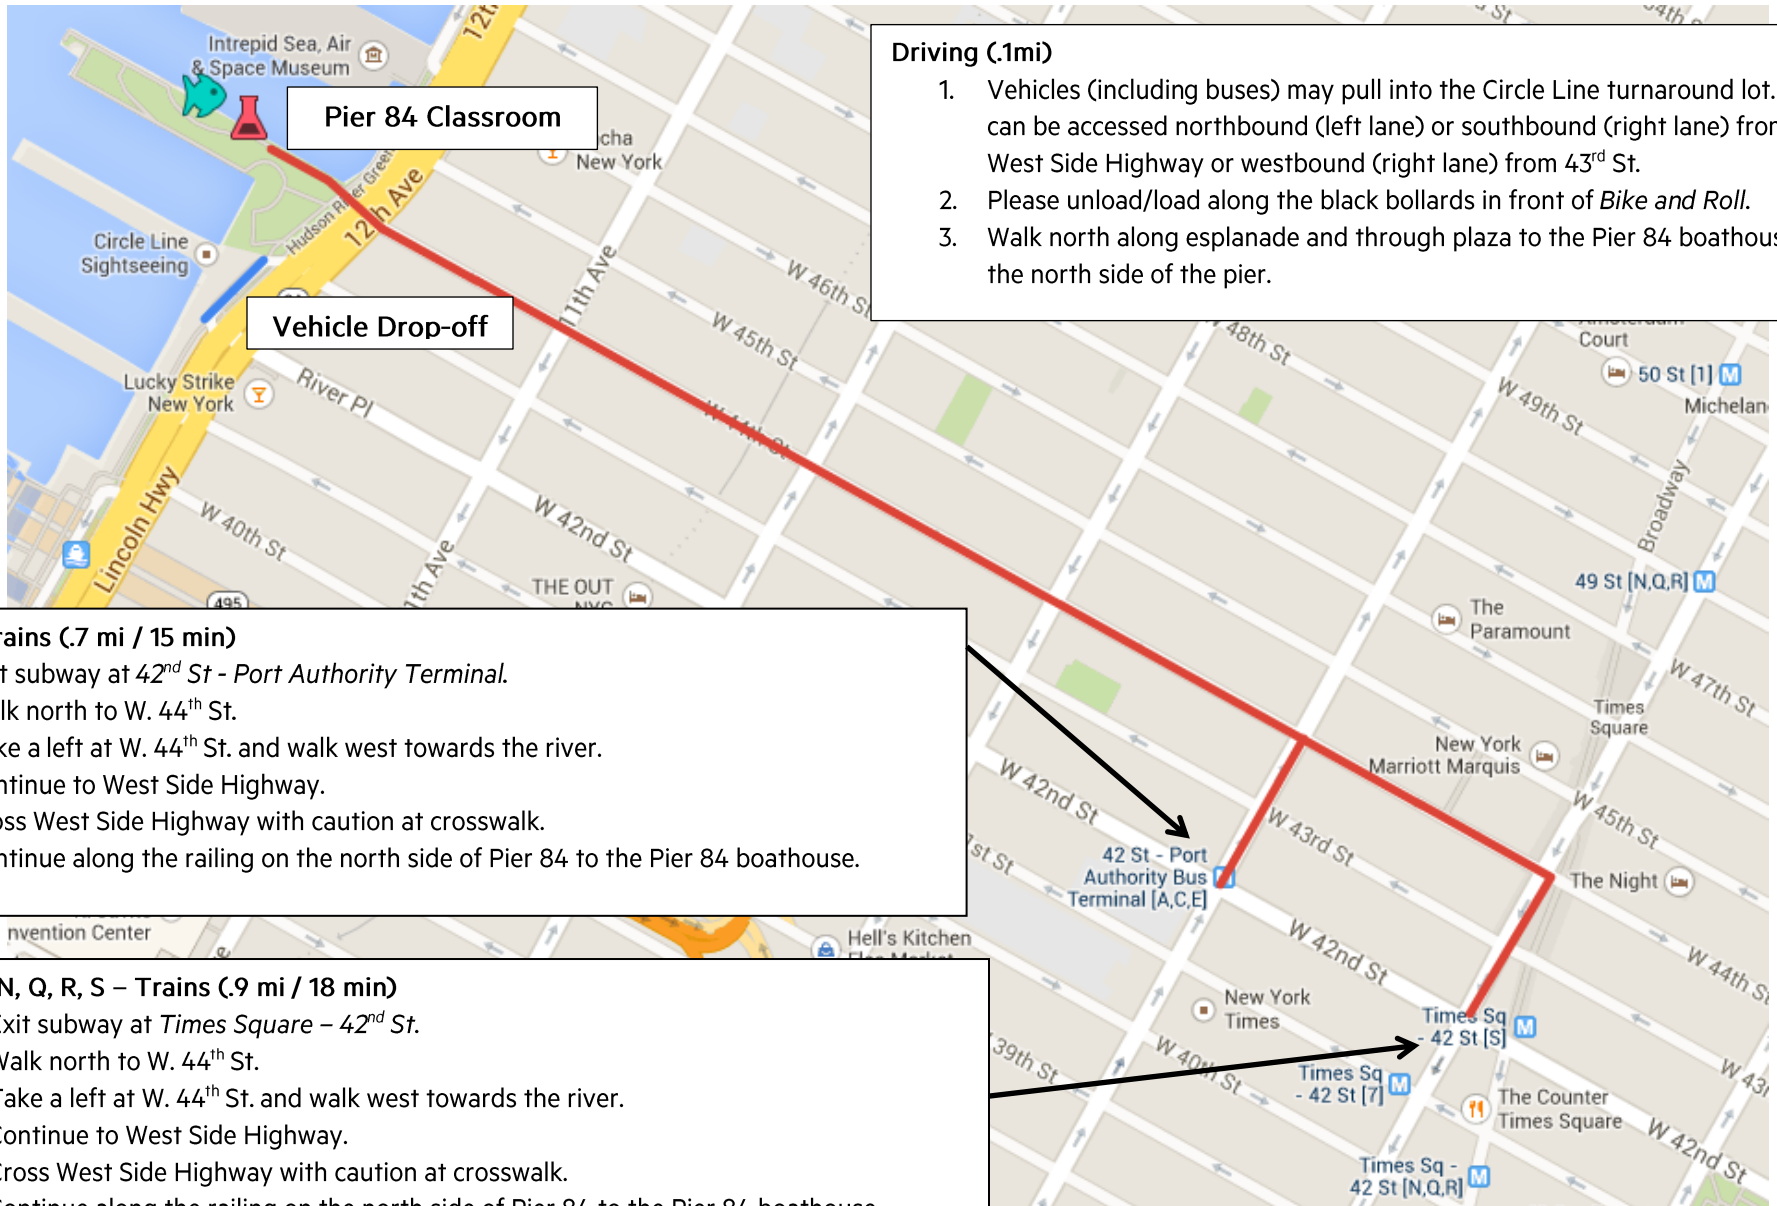

Pier 84 Directions

Driving (.1mi)

1. Vehicles (including buses) may pull into the Circle Line turnaround lot. This can be accessed northbound (left lane) or southbound (right lane) from the West Side Highway or westbound (right lane) from 43rd St.
2. Please unload/load along the black bollards in front of *Bike and Roll*.
3. Walk north along esplanade and through plaza to the Pier 84 boathouse on the north side of the pier.

A, C, E – Trains (.7 mi / 15 min)

7. Exit subway at *42nd St - Port Authority Terminal*.
8. Walk north to W. 44th St.
9. Take a left at W. 44th St. and walk west towards the river.
10. Continue to West Side Highway.
11. Cross West Side Highway with caution at crosswalk.
12. Continue along the railing on the north side of Pier 84 to the Pier 84 boathouse.

1, 2, 3, 7, N, Q, R, S – Trains (.9 mi / 18 min)

1. Exit subway at *Times Square – 42nd St*.
2. Walk north to W. 44th St.
3. Take a left at W. 44th St. and walk west towards the river.
4. Continue to West Side Highway.
5. Cross West Side Highway with caution at crosswalk.
6. Continue along the railing on the north side of Pier 84 to the Pier 84 boathouse.