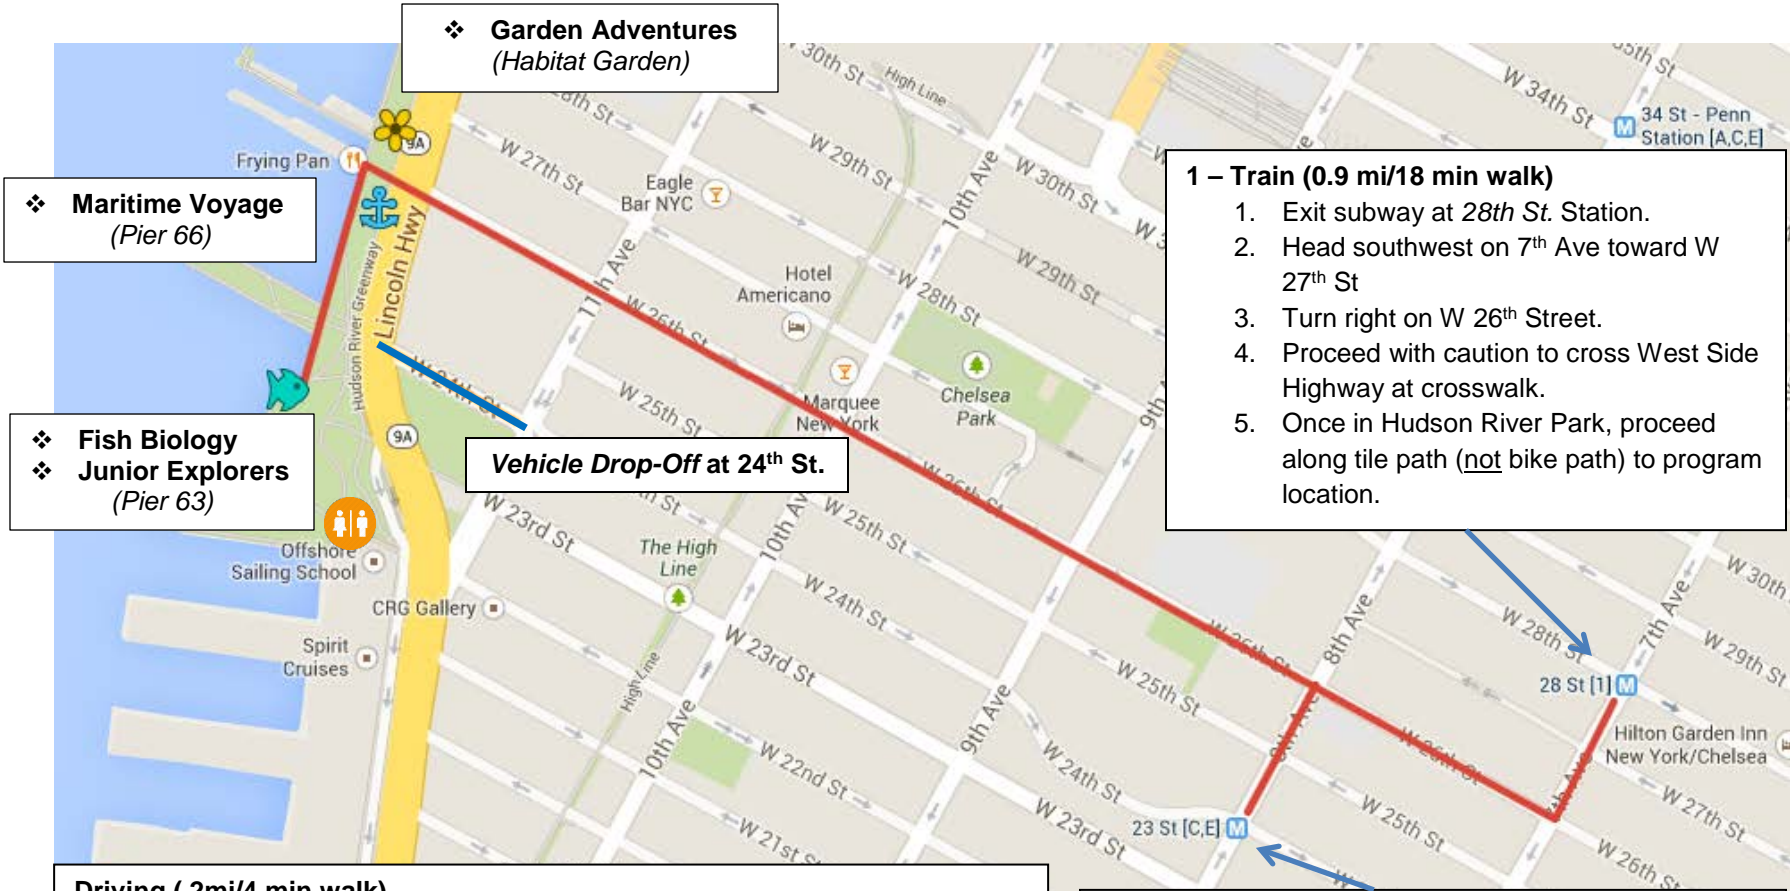

HUDSON RIVER PK Chelsea Directions

Please take note of restroom location. *Programs at this site are a 3-6 minute walk to the nearest restroom.*

❖ **Garden Adventures**
(Habitat Garden)

❖ **Maritime Voyage**
(Pier 66)

❖ **Fish Biology**
❖ **Junior Explorers**
(Pier 63)

Vehicle Drop-Off at 24th St.

1 – Train (0.9 mi/18 min walk)

1. Exit subway at 28th St. Station.
2. Head southwest on 7th Ave toward W 27th St
3. Turn right on W 26th Street.
4. Proceed with caution to cross West Side Highway at crosswalk.
5. Once in Hudson River Park, proceed along tile path (not bike path) to program location.

Driving (.2mi/4 min walk)

1. Vehicles (including buses) should drop off passengers on 24th St. between 11th Avenue and West Side Highway. This may be accessed from the traffic light at 24th St on the West Side Highway.
2. Passengers should exit and walk west.
3. Proceed with caution to cross West Side Highway at crosswalk.
4. Once in Hudson River Park, proceed north tile path (not bike path) to program meeting location

C, E – Trains (.7 mi/15 min walk)

1. Exit subway at 23rd St.
2. Head northeast on 8th Ave toward W 24th St.
3. Turn left onto W 26th St
4. Proceed with caution to cross West Side Highway at crosswalk.
5. Once in Hudson River Park, proceed along tile path (not bike path) to program location.