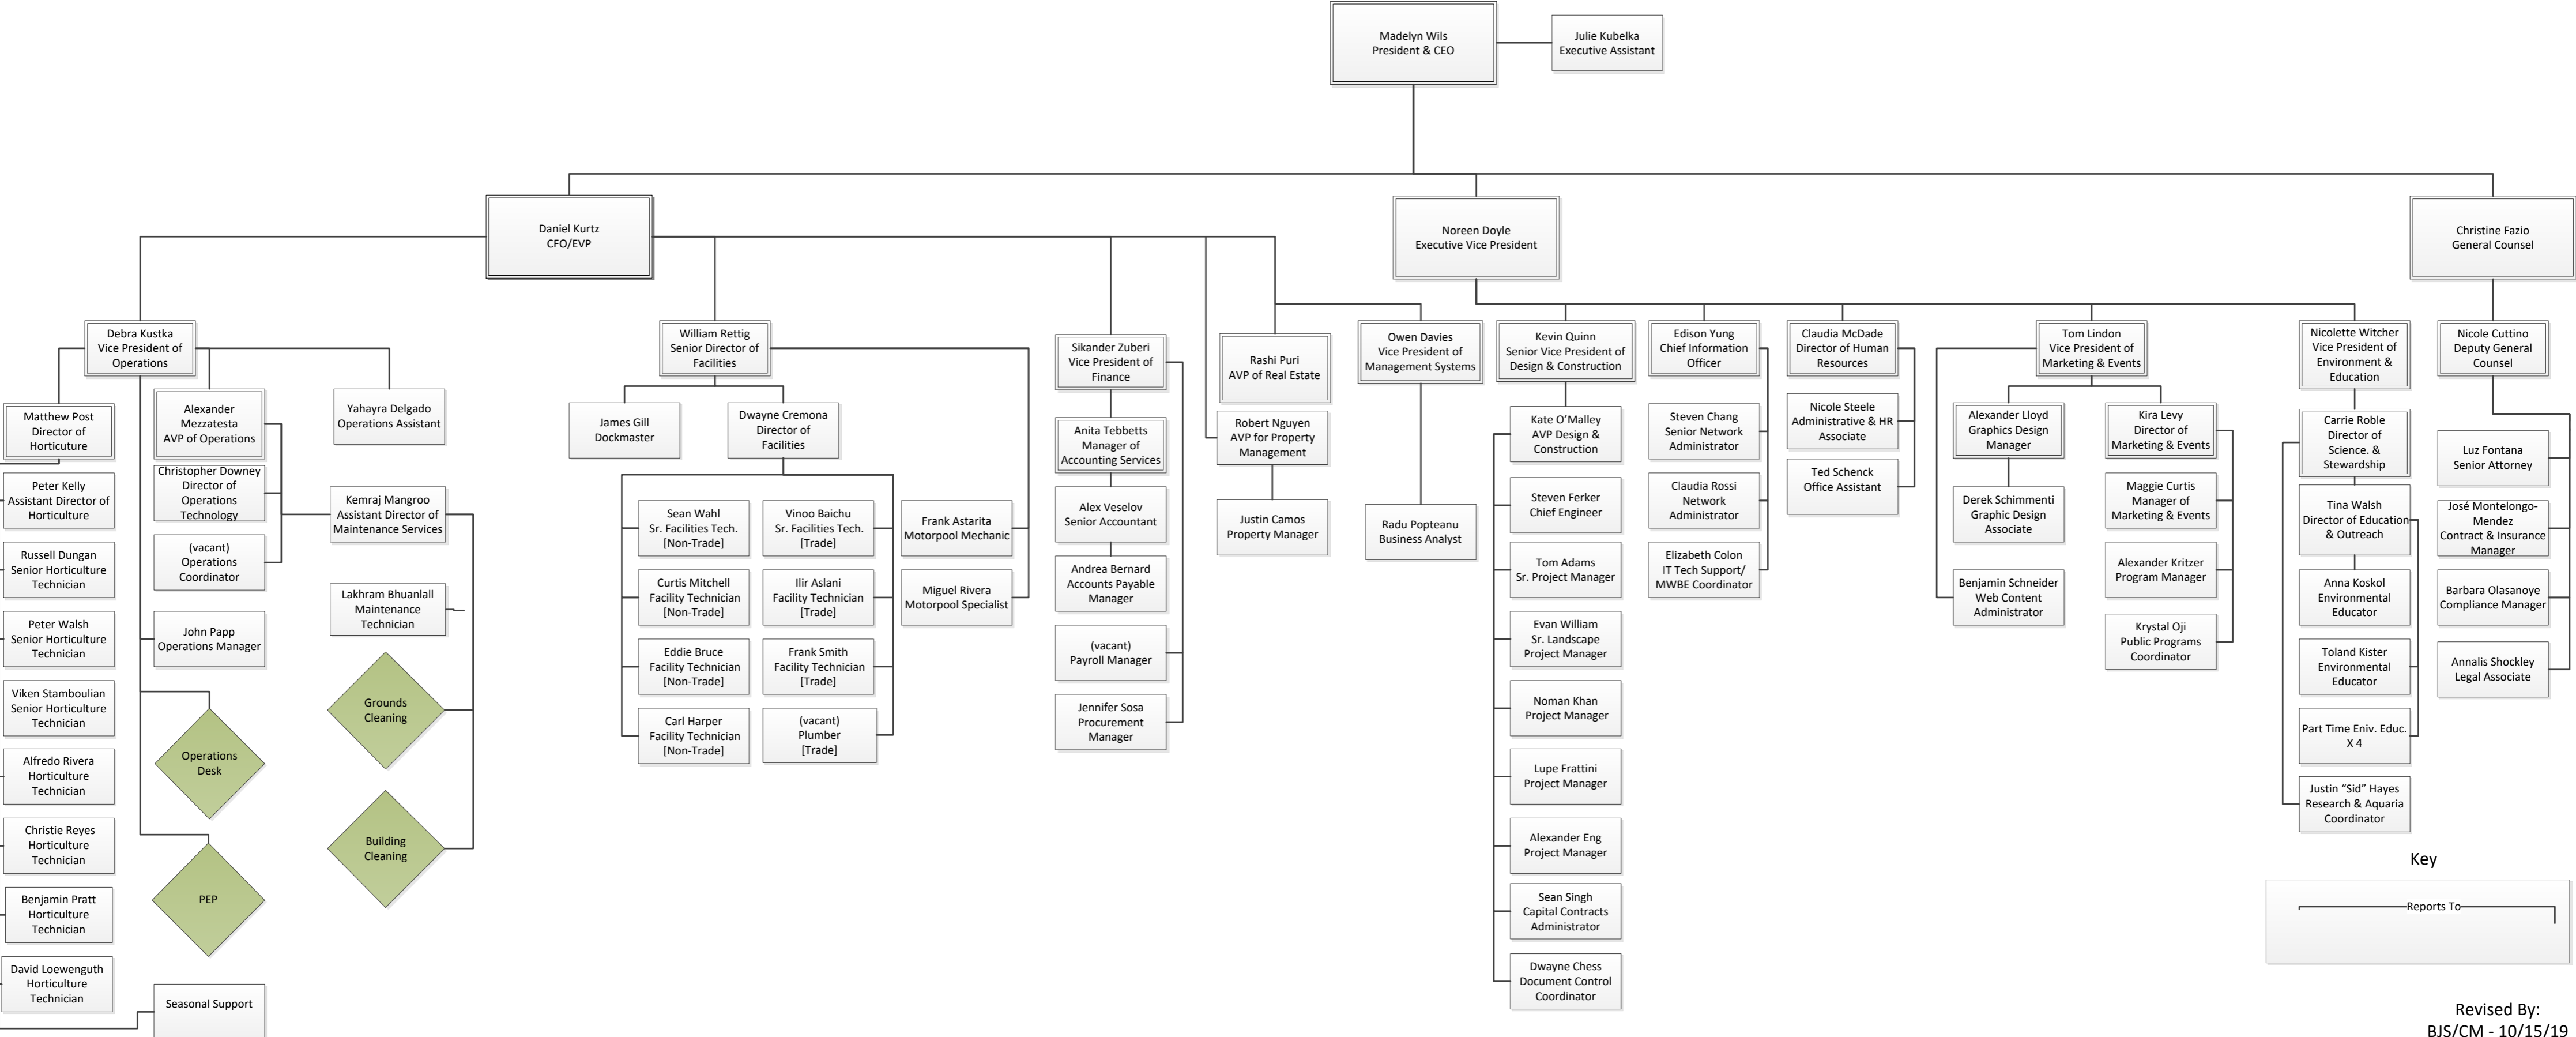

HUDSON RIVER PARK TRUST ORGANIZATIONAL CHART

Key