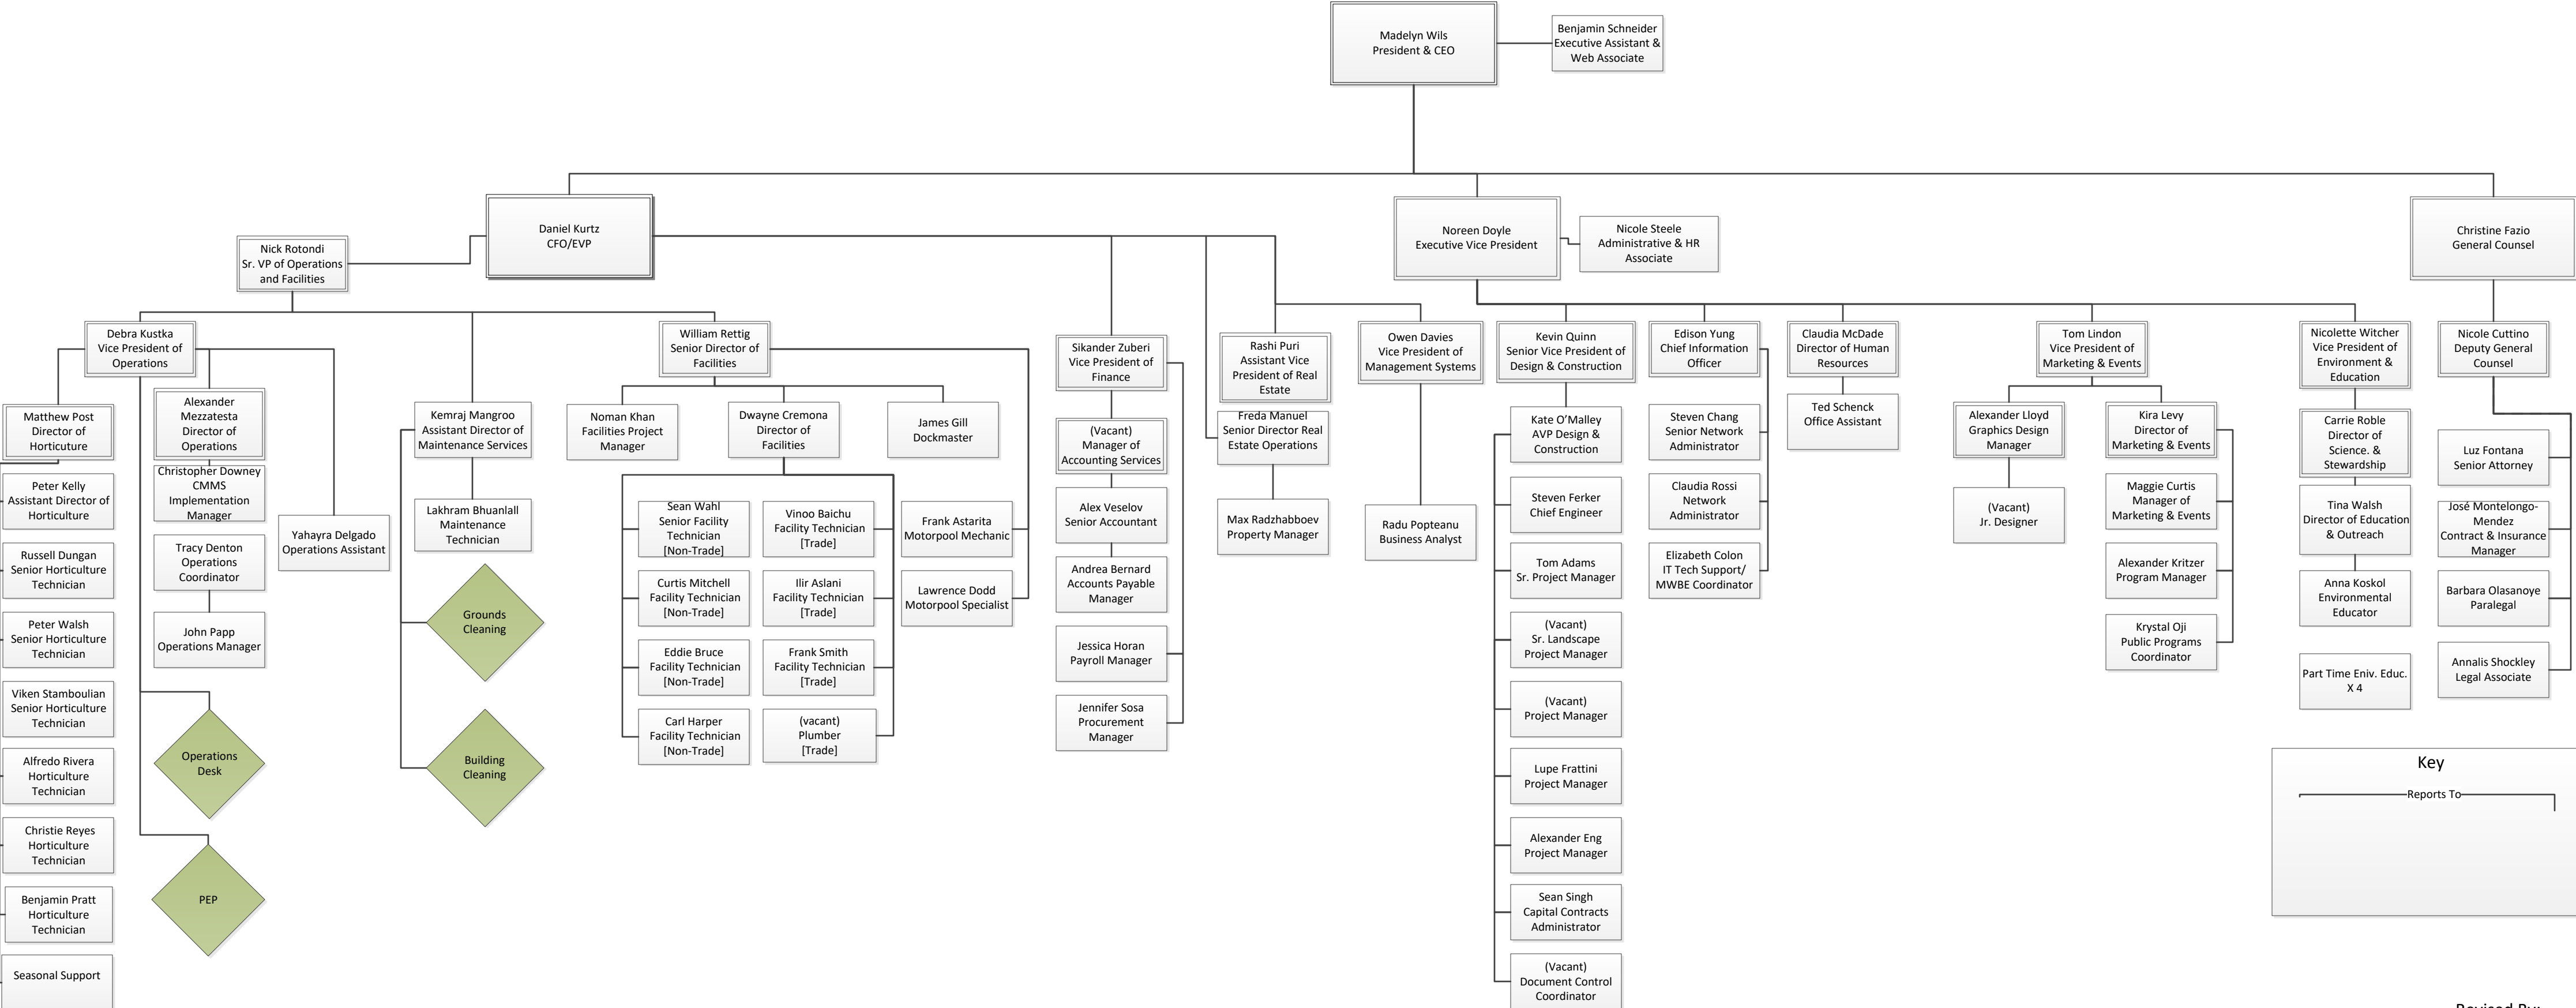

HUDSON RIVER PARK TRUST ORGANIZATIONAL CHART

Key

— Reports To —